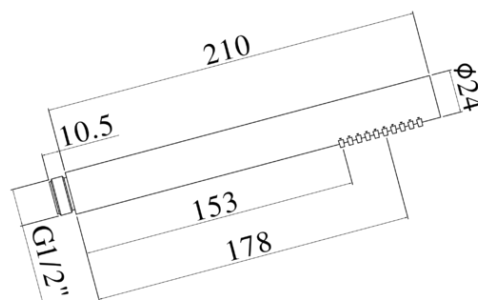

docce - hand showers

DESCRIZIONE | DESCRIPTION

- Doccia MASTER completa di:
- attacco 1/2"G
- MASTER hand-shower complete with:
- 1/2"G connection

FINITURE | FINISHES

ZDOC 067

- CR- Cromo | Chrome
- ST- Steel looking | Steel looking finish
- BO- Bianco opaco | Matt white
- NO- Nero opaco | Matt black
- HG- Honey gold | Honey gold finish
- HGSP- Honey gold spazzolato | Brushed honey gold finish

ARTICOLO | ARTICLE

ZDOC 067

- monogetto in metallo
- single spray metal hand-shower

RAPPORTO PROVA PORTATA | FLOW RATE REPORT

| | Uscita outlet | Pressione / Pressure (bar) | | | | | | | | | |
|---------------------------------|---------------|------------------------------|-----|-------|------|-------|-------|-------|-------|-------|-------|
| | | 0,5 | 1 | 1.5 | 2 | 2.5 | 3 | 3.5 | 4 | 4.5 | 5 |
| Portata / Flow rate (l / min) | | 6.48 | 9.7 | 12.39 | 14.7 | 17.28 | 19.05 | 20.74 | 22.89 | 24.46 | 26.02 |