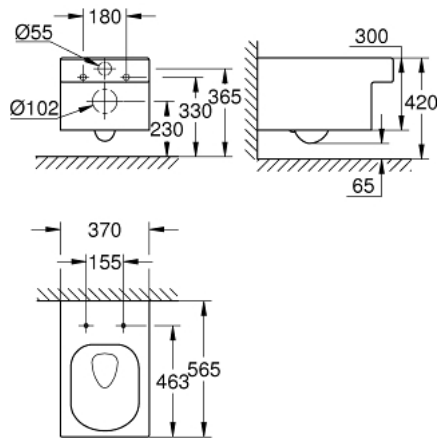

## 39 244 00H CUBE CERAMIC WALL HUNG WC

### PRODUCT DESCRIPTION

- Colour: alpine white
- horizontal outlet
- Triple Vortex
- rimless
- flush volume 4.5/3 l
- including fixation set
- sanitary ware
- fully skirted with invisible fixation
- With GROHE PureGuard anti-scale coating and anti-bacterial glazing