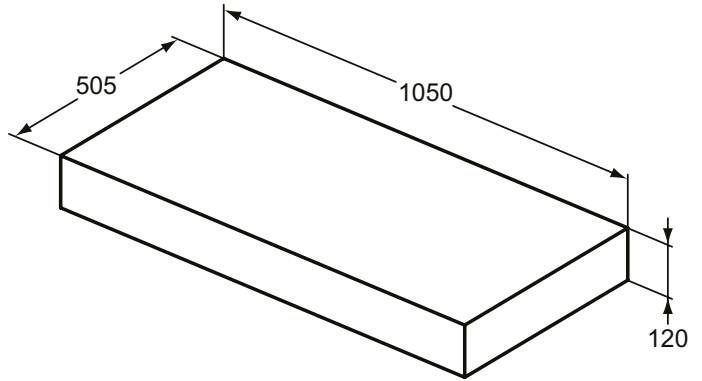

Ideal Standard

Furniture Units / Panels

Adapto

Article-No.: **U8408FF**

Basin structure 105cm

Adapto basin structure without cut (use the cutting template of the basin). For more information, the list of Necessary equipment and Vessel/basins compatability matrix, please see the Ideal Standard Catalogue/Price list.

Colour: FF - Wood Light Brown

More product details:

Type:	Basin structures
Mounting:	Wall mounted
Style:	Contemporary
Net Weight (kg):	11,5
Material:	Lacquered MDF
Height (mm):	120
Width (mm):	1050
Depth (mm):	505
Installation:	Wall mounted| Floor standing