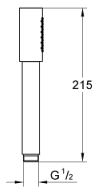

26 465 DL0 RAINSHOWER AQUA STICK HAND SHOWER 1 SPRAY

PRODUCT DESCRIPTION

- Colour: brushed warm sunset
- Normal spray
- material: metal
- GROHE Water Saving 6.6 l/min flow limiter
- GROHE DreamSpray perfect spray pattern
- GROHE Long-Life finish
- SpeedClean anti-limescale system
- Inner WaterGuide for a longer life
- Universal Mounting System. Fits all standard shower hoses

26 465 DL0 RAINSHOWER AQUA STICK HAND SHOWER 1 SPRAY

26 465 DL0 RAINSHOWER AQUA STICK HAND SHOWER 1 SPRAY

SPARE PARTS, May 2017 – now

1: Strainer (Spare part-nr. 0700200M)