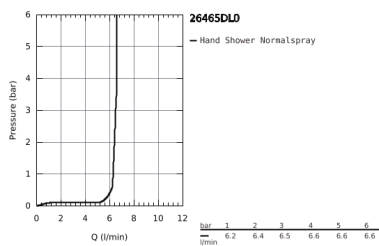

26 465 DL0 RAINSHOWER AQUA STICK HAND SHOWER 1 SPRAY

PRODUCT DESCRIPTION

- Colour: brushed warm sunset
- Normal spray
- material: metal
- GROHE Water Saving 6.6 l/min flow limiter
- GROHE DreamSpray perfect spray pattern
- GROHE Long-Life finish
- SpeedClean anti-limescale system
- Inner WaterGuide for a longer life
- Universal Mounting System. Fits all standard shower hoses

26 465 DL0 RAINSHOWER AQUA STICK HAND SHOWER 1 SPRAY

26 465 DL0 RAINSHOWER AQUA STICK HAND SHOWER 1 SPRAY

SPARE PARTS, May 2017 – now

1: Strainer (Spare part-nr. 0700200M)