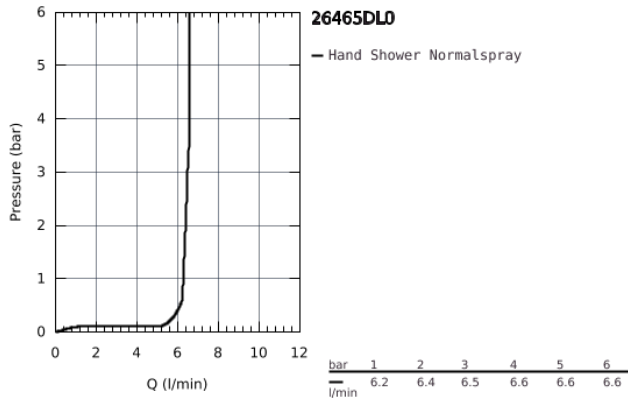

26 465 DL0 RAINSHOWER AQUA STICK HAND SHOWER 1 SPRAY

PRODUCT DESCRIPTION

- Colour: brushed warm sunset
- Normal spray
- material: metal
- GROHE Water Saving 6.6 l/min flow limiter
- GROHE DreamSpray perfect spray pattern
- GROHE Long-Life finish
- SpeedClean anti-limescale system
- Inner WaterGuide for a longer life
- Universal Mounting System. Fits all standard shower hoses

26 465 DL0 RAINSHOWER AQUA STICK HAND SHOWER 1 SPRAY

26 465 DL0 RAINSHOWER AQUA STICK HAND SHOWER 1 SPRAY

SPARE PARTS, May 2017 – now

1: Strainer (Spare part-nr. 0700200M)