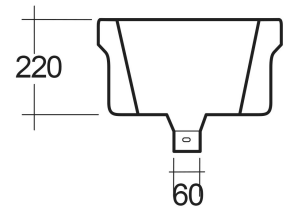

RAK-PINARELLA SINK 46 CM

Lavabo | Lavamani

RAK
CERAMICS

SCHEDA TECNICA

Tipo:	Lavamani
Dimensioni:	420 x 380 mm
Peso:	35 Kg
Colore:	bianco alpino
Forma:	Rettangolare Arrotondata
Overflow hole:	sì

Codice	Nome
PIWB00004	RAK PINARELLA SINK 46 CM

Dimensions: All dimensions in mm. Tolerance of vitreous china & fireclay items: $\pm 5\%$ for below 200mm and $\pm 3\%$ for above 200mm; for all other items tolerance $\pm 1\%$. Note: Due to a continuing development program to improve design and performance, the manufacturer reserves all rights to vary specifications without prior information. Please note accessories are for photographic use only.