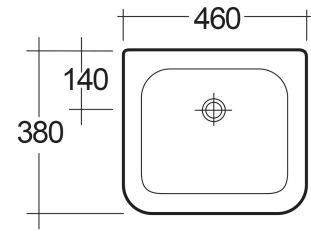

RAK-PINARELLA SINK 46 CM

Lavabo | Lavamani

RAK
CERAMICS

SCHEDA TECNICA

Tipo:	Lavamani
Dimensioni:	420 x 380 mm
Peso:	35 Kg
Colore:	bianco alpino
Forma:	Rettangolare Arrotondata
Overflow hole:	sì

Codice	Nome
PIWB00004	RAK PINARELLA SINK 46 CM

Dimensions: All dimensions in mm. Tolerance of vitreous china & fireclay items: $\pm 5\%$ for below 200mm and $\pm 3\%$ for above 200mm; for all other items tolerance $\pm 1\%$. Note: Due to a continuing development program to improve design and performance, the manufacturer reserves all rights to vary specifications without prior information. Please note accessories are for photographic use only.