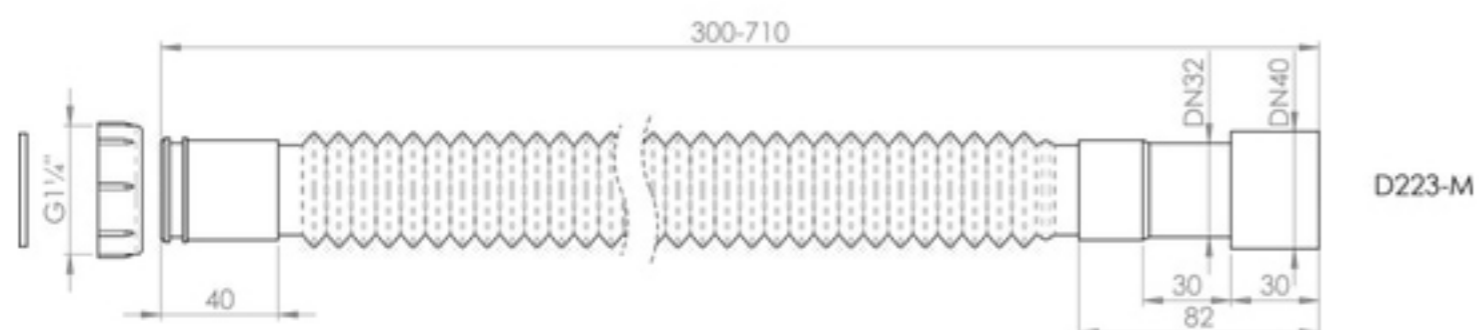

COD. D223 / D223-M

Tube compactable with plastic fitting. Available also with fitting in aluminum.

Length: 300 – 710mm

Entrata G 1 1/4"

Uscita DN32-40

D223

D223-M