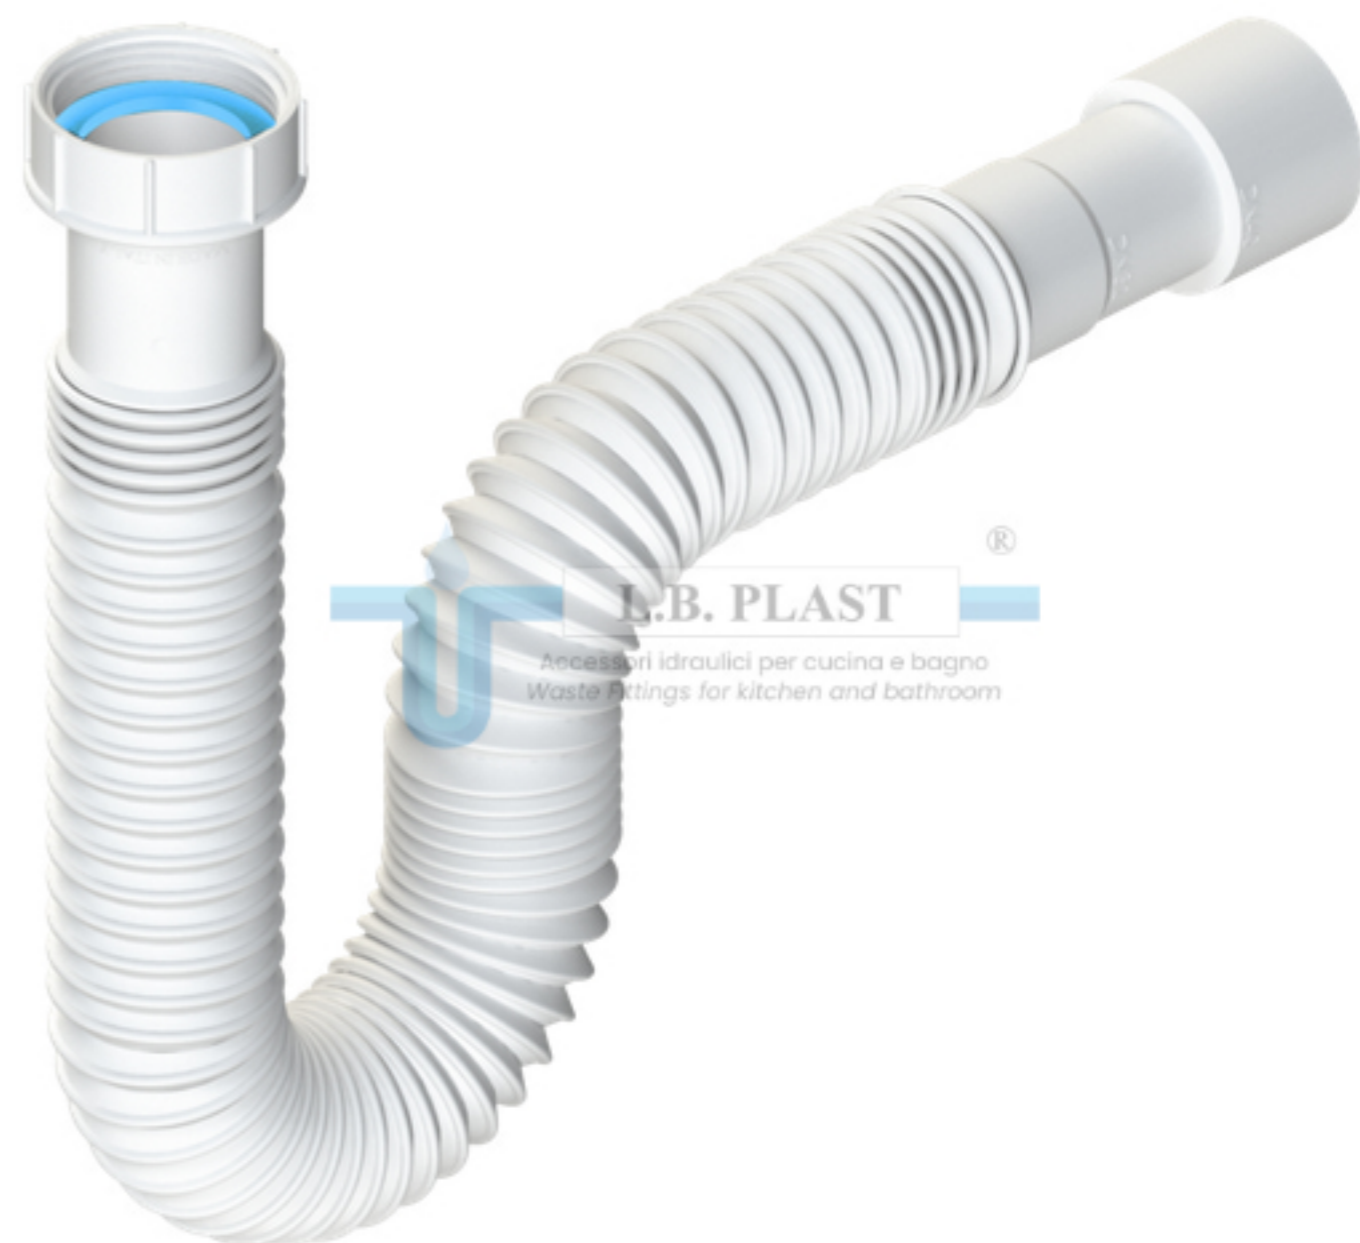

COD. D223 / D223-M

Tube compactable with plastic fitting. Available also with fitting in aluminum.

Length: 300 – 710mm

Entrata G 1 1/4"

Uscita DN32-40

D223

D223-M