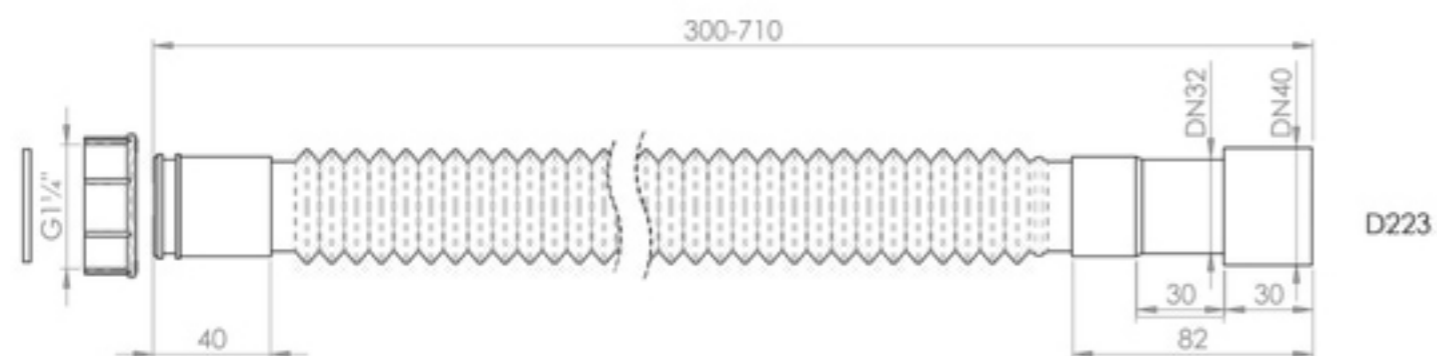

COD. D223 / D223-M

Tube compactable with plastic fitting. Available also with fitting in aluminum.

Length: 300 – 710mm

Entrata G 1 1/4"

Uscita DN32-40

D223

D223-M