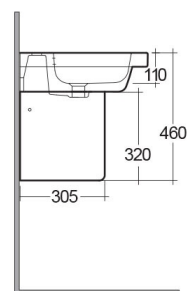

RAK-RESORT

Lavabo | Semicolonna

RAK
CERAMICS

SCHEDA TECNICA

Suite:	RAK-RESORT
Tipo:	Semicolonna
Dimensioni:	550 x 460 mm
Peso:	23 Kg
Colore:	bianco alpino
Forma:	Rettangolare Arrotondata
Overflow hole:	sì

Codice	Nome
REWB00002	RESORT WASH BASIN 55CM
REPD00002	CAROLINE HALF PEDESTAL

Dimensions: All dimensions in mm. Tolerance of vitreous china & fireclay items: $\pm 5\%$ for below 200mm and $\pm 3\%$ for above 200mm; for all other items tolerance $\pm 1\%$. Note: Due to a continuing development program to improve design and performance, the manufacturer reserves all rights to vary specifications without prior information. Please note accessories are for photographic use only.