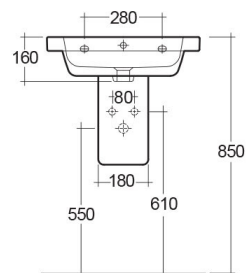

RAK-RESORT

Lavabo | Semicolonna

RAK
CERAMICS

SCHEDA TECNICA

Suite:	RAK-RESORT
Tipo:	Semicolonna
Dimensioni:	550 x 460 mm
Peso:	23 Kg
Colore:	bianco alpino
Forma:	Rettangolare Arrotondata
Overflow hole:	sì

Codice	Nome
REWB00002	RESORT WASH BASIN 55CM
REPD00002	CAROLINE HALF PEDESTAL

Dimensions: All dimensions in mm. Tolerance of vitreous china & fireclay items: $\pm 5\%$ for below 200mm and $\pm 3\%$ for above 200mm; for all other items tolerance $\pm 1\%$. Note: Due to a continuing development program to improve design and performance, the manufacturer reserves all rights to vary specifications without prior information. Please note accessories are for photographic use only.