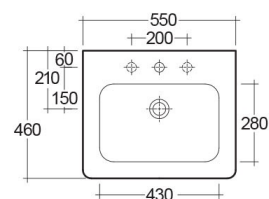

RAK-RESORT

Lavabo | Semicolonna

RAK
CERAMICS

SCHEDA TECNICA

Suite:	RAK-RESORT
Tipo:	Semicolonna
Dimensioni:	550 x 460 mm
Peso:	23 Kg
Colore:	bianco alpino
Forma:	Rettangolare Arrotondata
Overflow hole:	sì

Codice	Nome
REWB00002	RESORT WASH BASIN 55CM
REPD00002	CAROLINE HALF PEDESTAL

Dimensions: All dimensions in mm. Tolerance of vitreous china & fireclay items: $\pm 5\%$ for below 200mm and $\pm 3\%$ for above 200mm; for all other items tolerance $\pm 1\%$. Note: Due to a continuing development program to improve design and performance, the manufacturer reserves all rights to vary specifications without prior information. Please note accessories are for photographic use only.