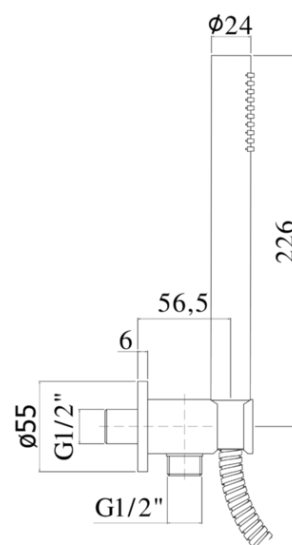

docce - hand showers

DESCRIZIONE | DESCRIPTION

- Set doccia incasso TONDO completo di:
- doccia Master monogetto in metallo
- supporto incasso tondo in metallo
- flessibile doppia aggraffatura 1/2"x1/2"G-L.1500mm
- ROUND concealed shower set complete with:
- Master single spray metal hand-shower
- Round concealed metal fixed bracket
- 1/2"x1/2"G-L.1500mm double interlock flexible hose

ARTICOLO | ARTICLE

ZDUP 094

- con presa acqua incorporata
- with built-in water inlet

RAPPORTO PROVA PORTATA | FLOW RATE REPORT

	Uscita outlet	Pressione / Pressure (bar)									
		0,5	1	1.5	2	2.5	3	3.5	4	4.5	5
Portata / Flow rate (l / min)		7.43	11.01	13.79	16.11	18.18	20.02	21.97	23.66	25.26	26.95

DOCUMENTI TECNICI | TECHNICAL DOCUMENTS

DIAGRAMMA
PORTATA 1ISTRUZIONI
INSTALLAZIONEESPLOSO
RICAMBI
ZDUP 094

FINITURE | FINISHES

ZDUP 094

- CR- Cromo | Chrome
- CRAG- Cromo con flessibile PVC argento | Chrome with PVC silver flexible hose
- ST- Steel looking | Steel looking finish
- BO- Bianco opaco | Matt white
- NO- Nero opaco | Matt black
- HG- Honey gold | Honey gold finish
- HGSP- Honey gold spazzolato | Brushed honey gold finish