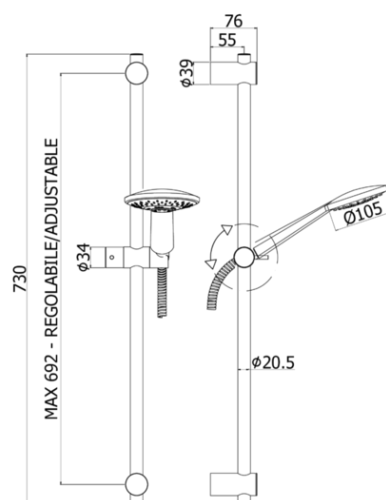

## DESCRIZIONE | DESCRIPTION

- Saliscendi GIADA completo di:
- asta  $\varnothing 20,5$  x L.730 mm in metallo
- supporti regolabili in ABS
- supporto doccia scorrevole in metallo
- doccia Giada in ABS, monogetto,  $\varnothing 105$  mm
- flessibile in metallo doppia aggraffatura 1500mm con calotta conica girevole
- GIADA sliding rail shower set complete with:
- with metal rod  $\varnothing 20,5$  x L.730 mm
- adjustable ABS wall brackets
- metal slider bracket
- ABS GIADA hand shower, single spray,  $\varnothing 105$  mm
- double interlock twist-free metal flexible hose 1500mm with conical nut

### ZSAL 195

- interasse MAX 692 mm
- MAX distance between centres 692mm

### ZSAL 111

- Portasapone MAJORCA per asta  $\varnothing 20,5$  mm