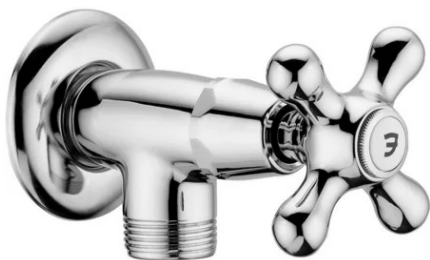

iris-viola

DESCRIZIONE | DESCRIPTION

- Rubinetto snodo completo di:
- rosone - Ø60mm
- Wall sink tap complete with:
- wall plate - Ø60mm

FINITURE | FINISHES

IRV 206

- CR- Cromo | Chrome
- CO- Cromo + gold finish | Chrome + gold finish
- CC- Colore + Cromo | colour + chrome
- CG- Colore (bianco o nero lucido) + gold finish | Colour (glossy white or black) + gold finish
- BR- Bronzato | Bronze
- RM- Ramato | Copper
- GF- Gold finish | Gold finish

ARTICOLO | ARTICLE

IRV 206.. / VLV 206..

- con attacco a muro 1/2"G
- con attacco inferiore 3/4"G
- with 1/2" wall connection
- with 3/4"G lower connection

RAPPORTO PROVA PORTATA | FLOW RATE REPORT

	Uscita outlet	Pressione / Pressure (bar)									
		0,5	1	1.5	2	2.5	3	3.5	4	4.5	5
Portata / Flow rate (l / min)		11.64	16.7	20.68	24.04	26.83	29.57	31.91	34.18	36.25	38.28