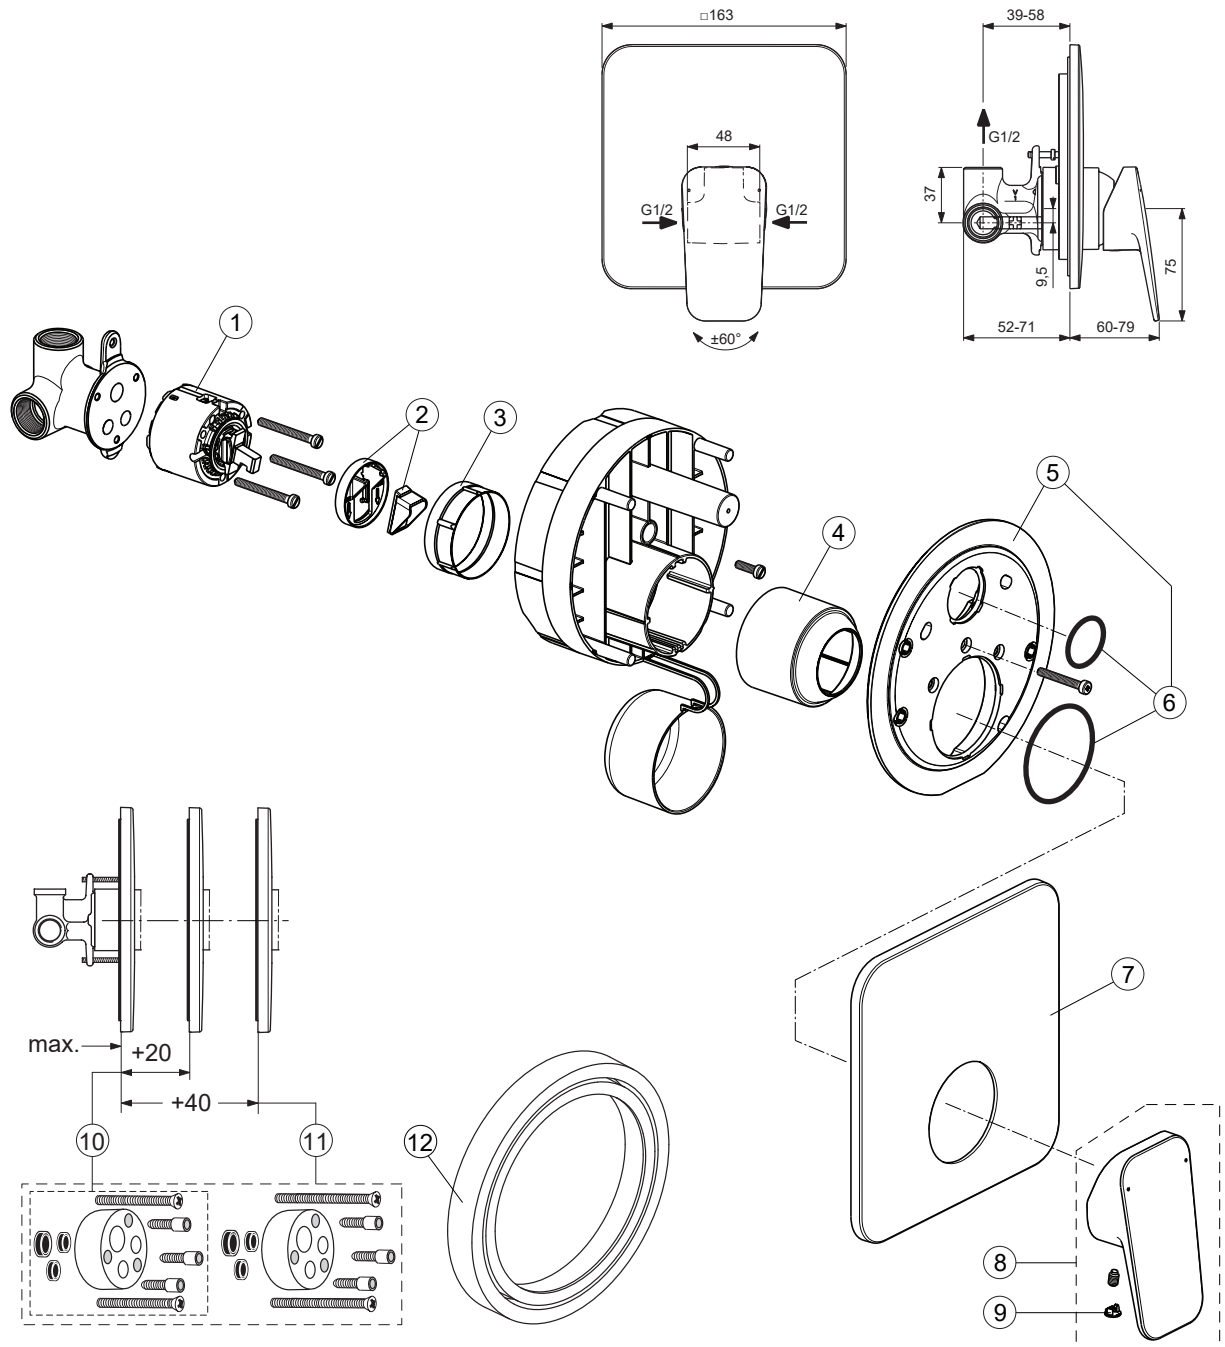

CERAPLAN

Ideal Standard

BD252AA

Pos.	Signify	Spare parts-Nr.	Quantity	Pos.	Signify	Spare parts-Nr.	Quantity
1+pos.2	Cartridge Ø47mm	A960500NU	1 Set				
2	Volume stop	A860700NU	1 Pcs.				
3	Fixation ring	A963298NU	1 Pcs.				
4+pos.3	Cap	B961731AA	1 Set				
5	Escutcheon holder-compl.	A860899NU*	1 Set				
6	O-Ring	A961649NU*	1 Set				
7	Escutcheon shower	A860898AA	1 Pcs.				
8	Lever,w/logo	B961723AA	1 Set				
9	Cap decorative	B960473AA	1 Pcs.				
10	Extension kit 20mm	A961168NU	1 Set				
11	Extension kit 40mm	A961462NU	1 Set				
12	Distance frame	A6677AA	1 Set				

*Universal set (not all parts needed)